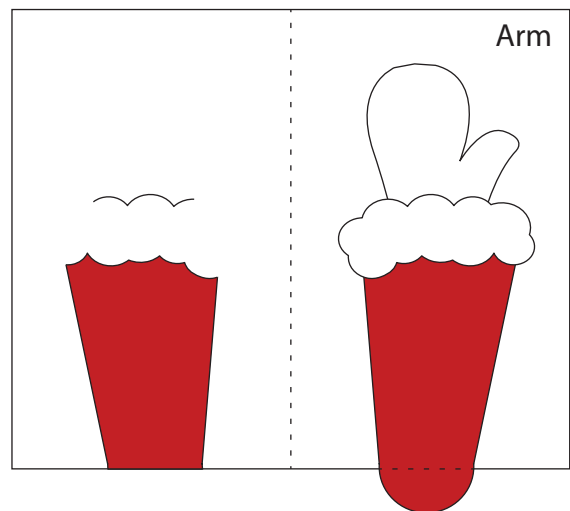

Junk Automata Santa.
 Full instructions for construction are at
www.robives.com/product/junksanta

Parts templates

Paperclip crank starting point

Paperclip pushrod

Coffee stirring sticks

Plastic tube