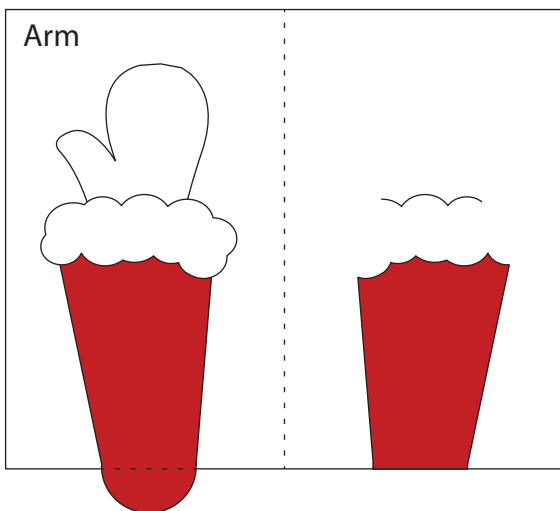

Junk Automata Santa.
 Full instructions for construction are at
www.robives.com/product/junksanta

Parts templates

Paperclip crank starting point

Paperclip pushrod

Coffee stirring sticks

Plastic tube