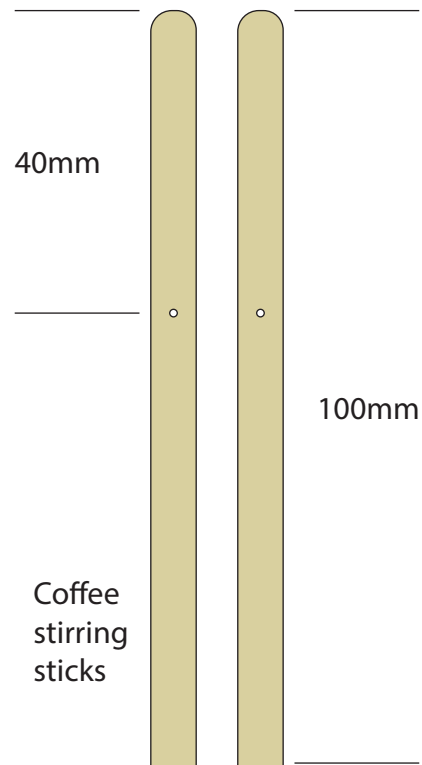

Junk Automata Santa.
 Full instructions for construction are at
www.robives.com/product/junksanta

Parts templates

Paperclip crank starting point

Paperclip pushrod

Coffee stirring sticks

Plastic tube