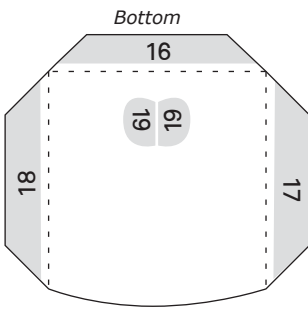

Paper Moose

Higham Hall. June 2009

© Rob Ives

Mouth Tab

Legs

Legs