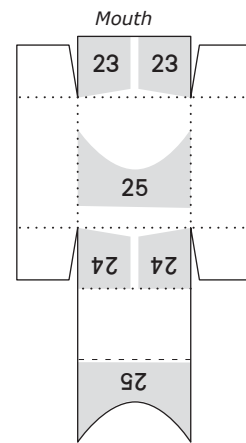

Paper Moose

Higham Hall. June 2009

© Rob Ives

Mouth Tab

Legs

Legs